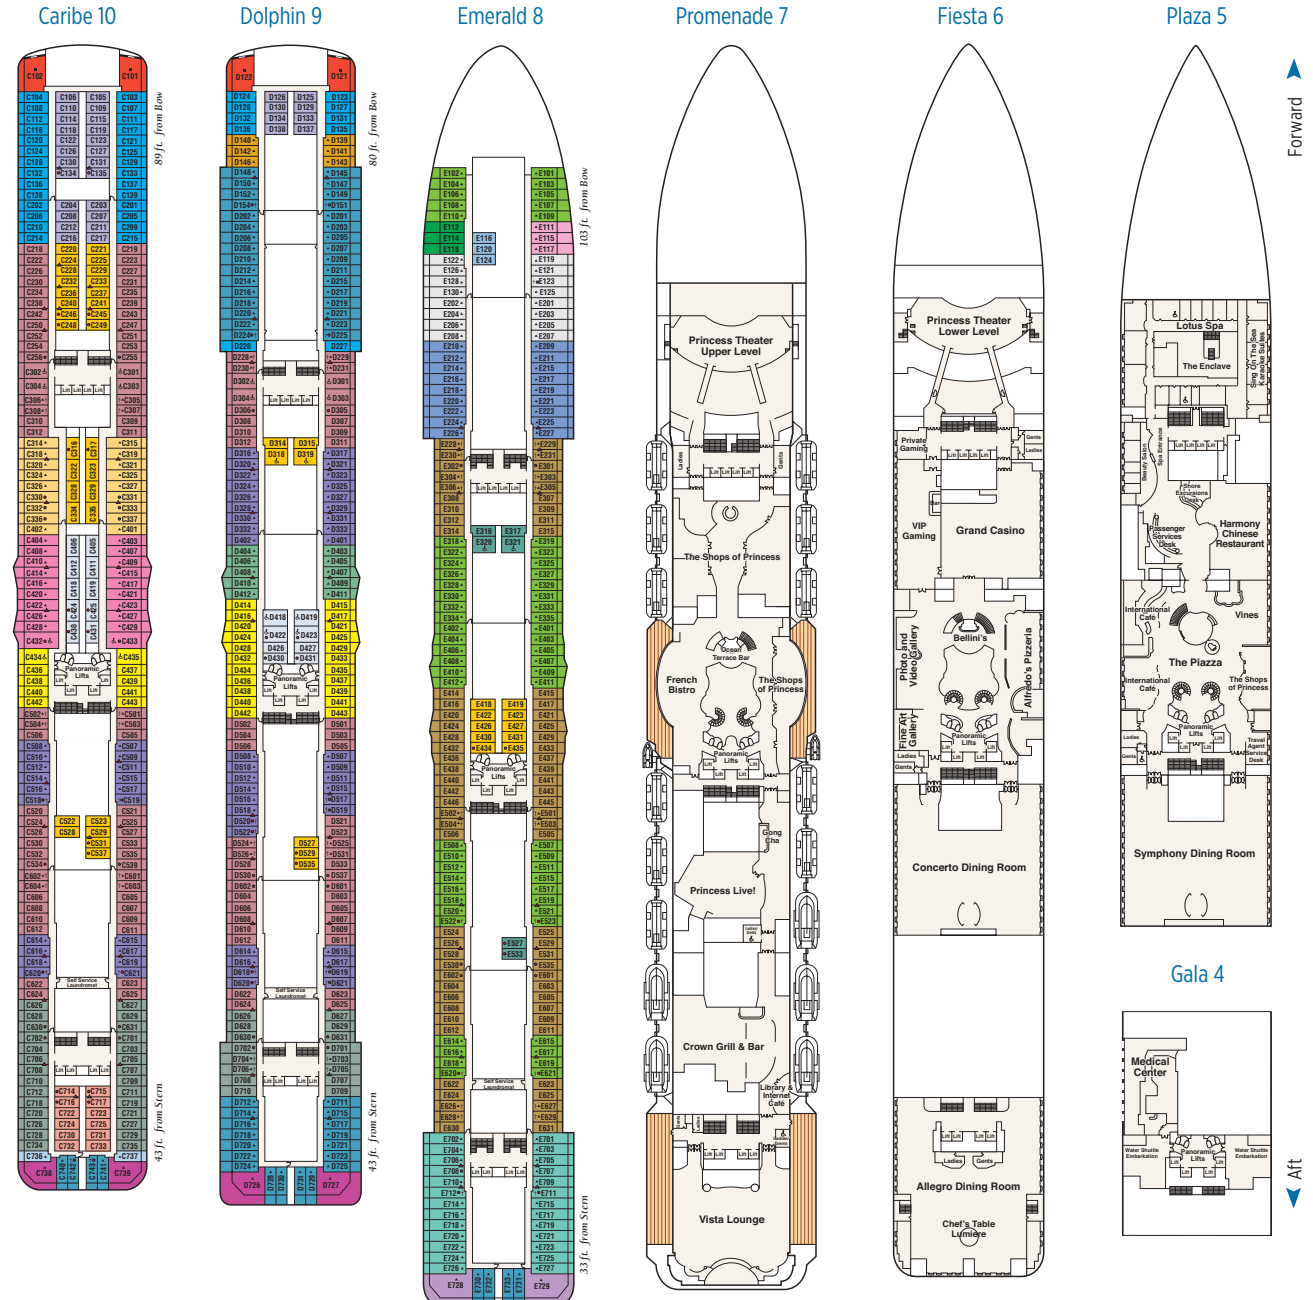

BALCONY

1. **BA** Mid-ship (Riviera, Aloha, Baja, Caribe, Dolphin)
   - **BB** Mid-forward, Mid-aft (Riviera, Aloha, Baja, Caribe, Dolphin), Mid-ship (Marina)
   - **BC** Mid-forward (Lido, Marina), Mid-aft (Marina)
   - **BD** Aft (Riviera, Aloha, Baja, Caribe, Dolphin)
   - **BE** Forward (Aloha, Baja, Caribe, Dolphin), Aft (Marina)
   - **BF** Forward (Lido, Marina, Emerald)
   - **BW** Obstructed view Mid-forward, Mid-Ship, Mid-aft, Aft (Emerald)
2. **INTERIOR**
3. **IA** Mid-ship (Riviera, Aloha, Baja, Caribe, Dolphin)
   - **IB** Mid-forward, Mid-aft (Riviera, Aloha, Baja, Caribe, Dolphin), Mid-ship (Marina, Emerald)
   - **IC** Mid-forward (Lido, Marina, Emerald), Mid-aft (Marina, Emerald)

INTERIOR (CONT.)

1. **ID** Aft (Riviera, Aloha, Baja, Caribe)
   - **IE** Forward (Riviera, Aloha, Baja, Caribe, Dolphin), Aft (Marina)
   - **IF** Forward (Lido, Marina, Emerald)
2. ♠ Fully Accessible stateroom, roll-in shower only
   - Will accommodate third and fourth person
   - ▲ Will accommodate third person
   - Will accommodate third and fourth person, fourth berth is rollaway bed
   - † Balcony door blocked when upper berth is in use
   - ‡ Balcony access when in port only
   - Connecting staterooms

Note: Some areas of the ship are not accessible to wheelchairs and scooters. Distances shown are from the bow (forward) or stern (aft) to the nearest stateroom. Certain stateroom categories may vary in size and configuration by ship. Stateroom views are considered unobstructed. Obstructions do not include certain nautical items like handrails, dividers or ship hardware. For balcony staterooms, the view is determined from the perspective of the balcony railing. Balconies may have either solid steel or glass railings. Upper berth and bed ladder capacities are 250 lbs. Staterooms that can accommodate rollaways have two lower berths and one upper berth, and the staterooms can accommodate a fourth berth as a rollaway bed upon request at time of reservation. There are a limited number of rollaway beds per ship, per voyage. Use of rollaway beds restricts cabin space.